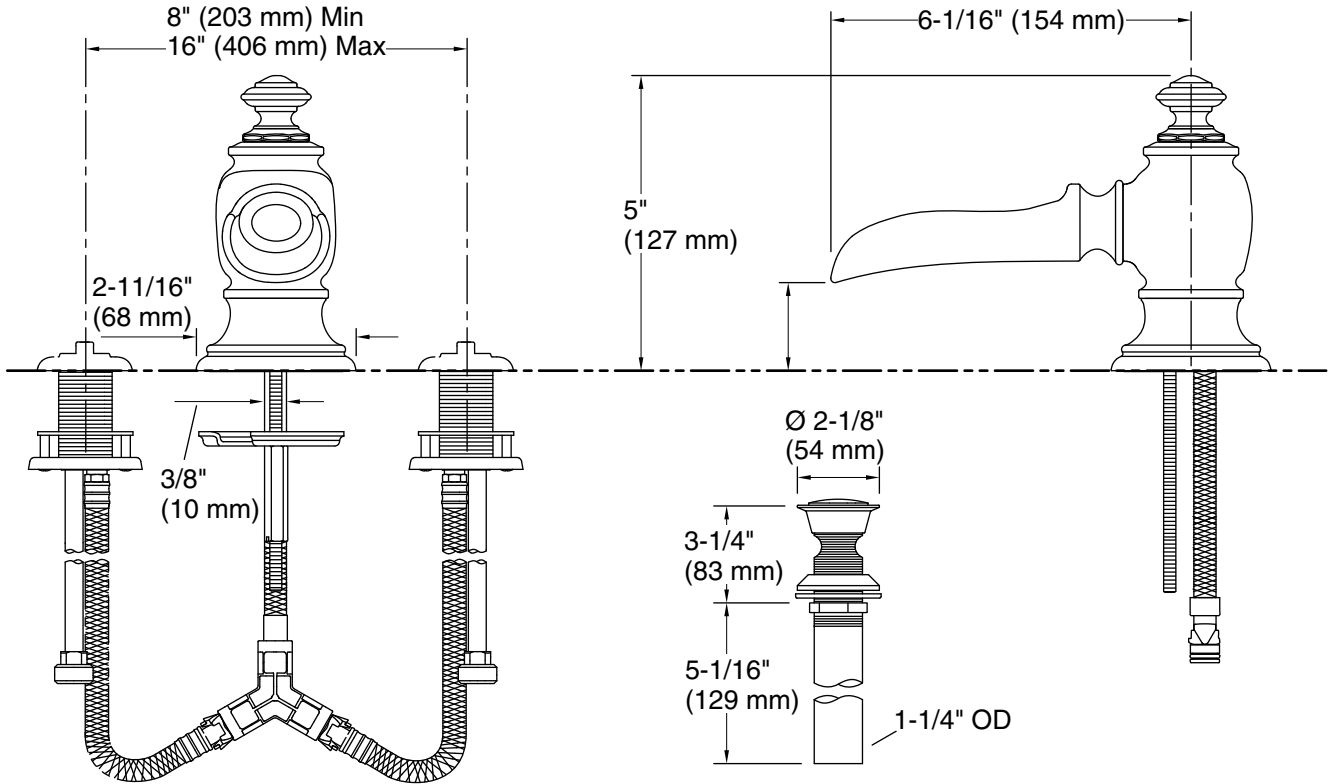

### Features

- 6 1/16" spout reach
- Includes open flume spout and metal touch-activated drain
- Handles sold separately
- Coordinate with Artifacts faucets, accessories, and showering components to complete your bathroom

### Technical Information

All product dimensions are nominal.

#### Spout:

Spout reach: 6-1/16" (154 mm)